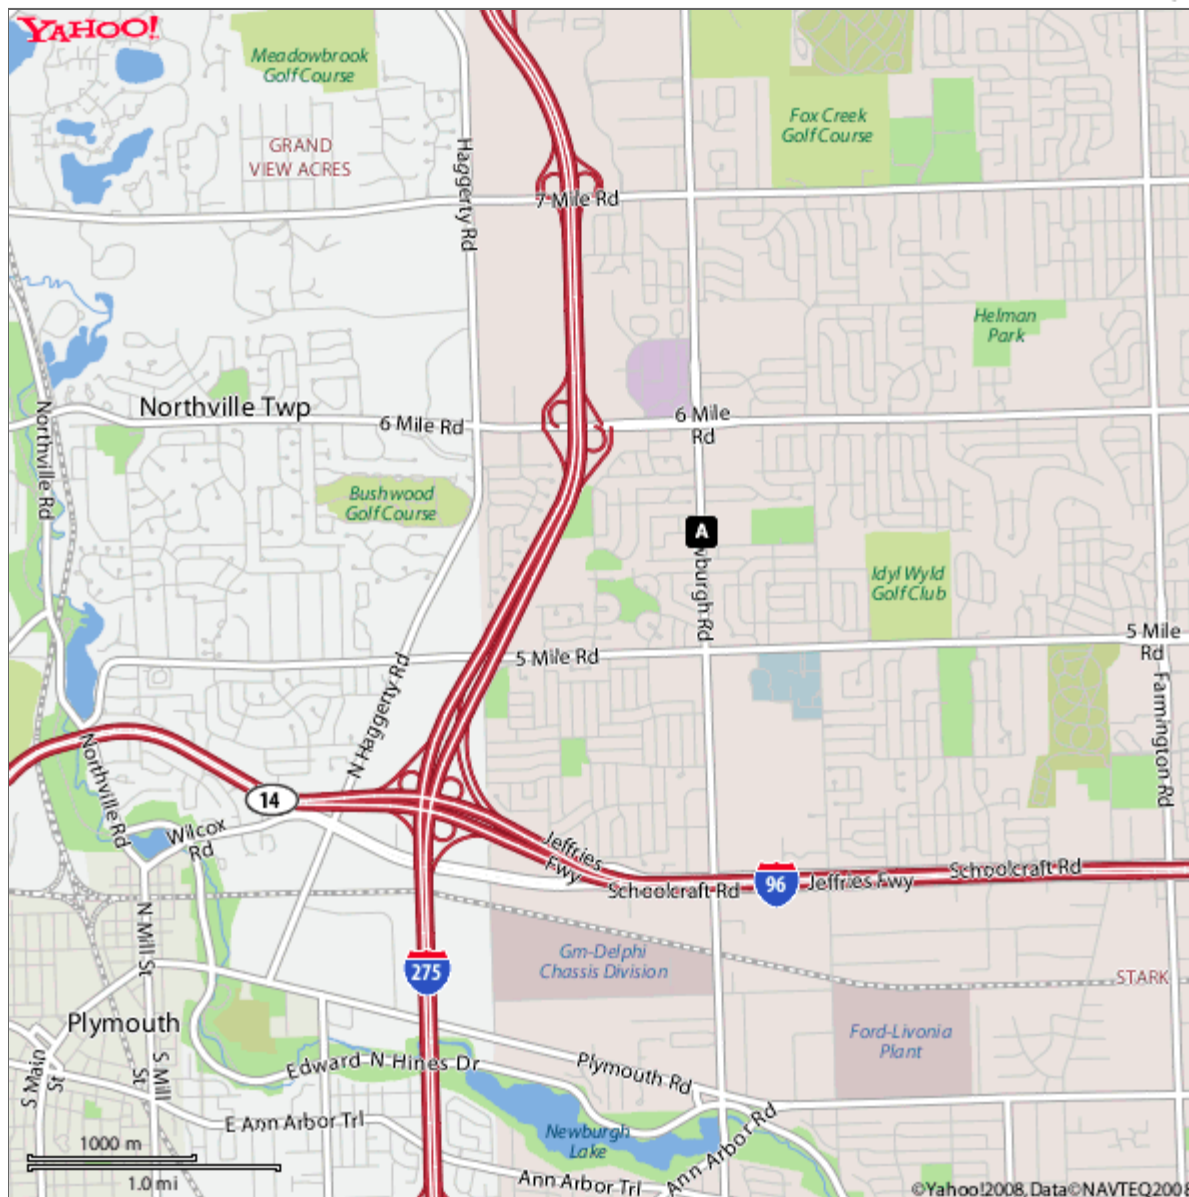

Map of Holmes Middle School (734) 744-2675

Your Points of Interest

- | |
|---|
| <p>1. Candlewood Suites Detroit-Farmington Hills Extended Stay Hotel Phone: (800) 950-0424 ★★★★★
 37555 Hills Tech Dr Farmington Hills, MI 48331</p> |
| <p>2. The Dearborn Inn, A Marriott Hotel Phone: (888) 236-2427 ★★★★★
 20301 Oakwood Blvd Dearborn, MI 48124</p> |

When using any driving directions or map, it's a good idea to do a reality check and make sure the road still exists, watch out for construction, and follow all traffic safety precautions. This is only to be used as an aid in planning.